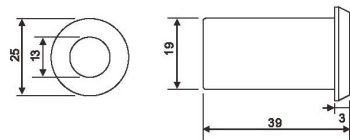

Dust Proof Socket/ REF:: 530003

Reference	Specification	Material
530003	Dia. 13/19 x Dia. 25 x 39mm	Stainless Steel

ACCESSORIES