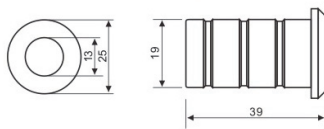

Dust Proof Sockets

**Dust Proof Socket/ REF:: 530001**

Reference	Specification	Material
530001	Dia. 9/11/13/15/20/23mm	Brass

**Dust Proof Socket/ REF:: 530003**

Reference	Specification	Material
530003	Dia. 13/19 x Dia. 25 x 39mm	Stainless Steel

ACCESSORIES

**Dust Proof Socket/ REF:: DPS99**

Reference	Specification	Material
DPS99	Dia. 13/19 x Dia. 25 x 39mm	Stainless Steel

**Dust Proof Socket/ REF:: 530005**

Reference	Specification	Material
530005	Dia. 22 x 65 x 40 x 60mm	Stainless Steel