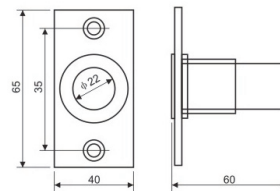

Dust Proof Sockets

**Dust Proof Socket/ REF:: 530001**

Reference	Specification	Material
530001	Dia. 9/11/13/15/20/23mm	Brass

**Dust Proof Socket/ REF:: 530003**

Reference	Specification	Material
530003	Dia. 13/19 x Dia. 25 x 39mm	Stainless Steel

ACCESSORIES

**Dust Proof Socket/ REF:: DPS99**

Reference	Specification	Material
DPS99	Dia. 13/19 x Dia. 25 x 39mm	Stainless Steel

**Dust Proof Socket/ REF:: 530005**

Reference	Specification	Material
530005	Dia. 22 x 65 x 40 x 60mm	Stainless Steel