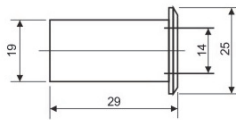

Dust Proof Sockets

Dust Proof Socket/ REF:: 530001

Reference	Specification	Material
530001	Dia. 9/11/13/15/20/23mm	Brass