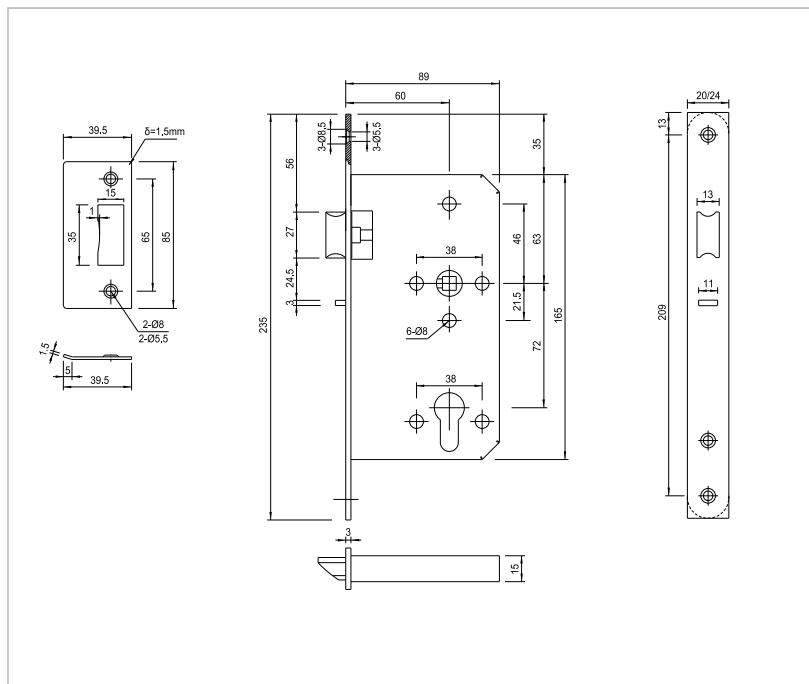

Features

- According to DIN 18.250,18.251 class 3
- For wooden or steel doors
- Optional for rebated or non-rebated doors
- Suitable for external fire and smoke protection doors
- Prepared for profile cylinders
- With key action Latch bolt

O Type

- EL4072ZN □ EL5572ZN □ EL5572ZN-L/R □
- EL4572ZN □ EL6072ZN □ EL6072ZN-L/R □
- EL5072ZN □ EL6572ZN □ EL6572ZN-L/R □

F

O Type
EL5572NF □

Strike plate type