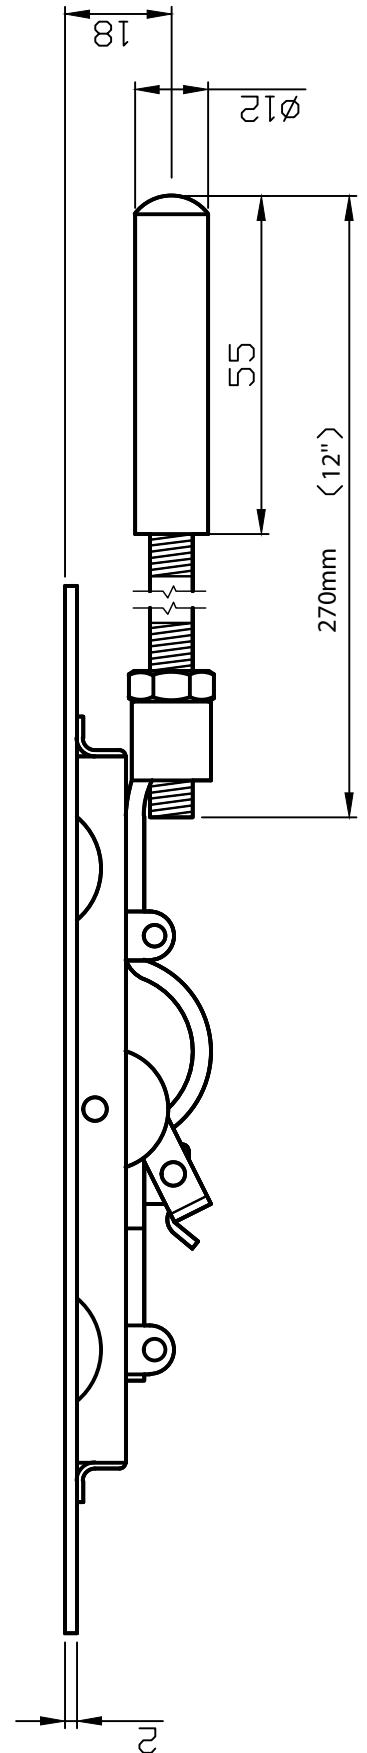

## FBS12S - Flush bolt for Metal Door

### Strike plate