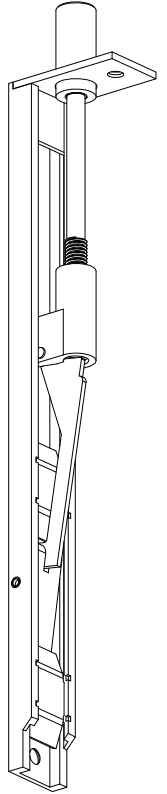

FBW8-Flush Bolt-Wood Door

Model No: FBW8

Description: Flush bolt-Wood Door

Size: 19x203mm (8")

Material: Brass

Finish: SNP

Finishes:

- CP: Chrome Plate
- SNP: Satin Nickel Plate
- PB: Polished Brass

- FBW6 : H 152 x W 19
- FBW8 : H 203 x W 19
- FBW12 : H 305 x W 19
- FBW24 : H 610 x W 19
- FBW36 : H 915 x W 19

No.	Name	Specifications	Material	QTY.	Remarks
1	body	203. 2X19X8	copper	1	
2	Hand-lifting	38X12X6	copper	1	
3	retainers	1.5mm	copper	2	
4	Pin	ø3	copper	1	
5	Pin	ø3	copper	1	
6	Slider	1.5mm	A3	1	
7	Spring	ø1.2	steel spring	1	
8	Pin	ø3	copper	1	
9	Slider	16Xø11	casting	1	electroplating white zinc
10	retainers	2.0mm	copper	1	
11	Rod	M6X70	A3	1	electroplating white zinc
12	Plug	ø11X26	copper	1	