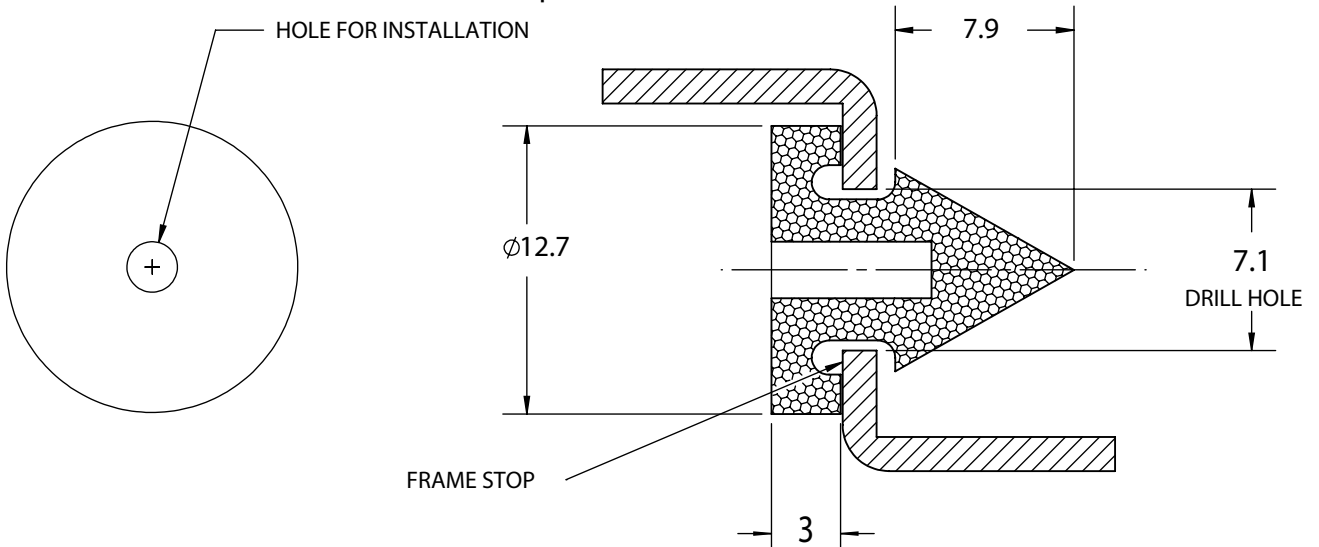

DOOR SILENCER

MODEL NO: DSSD01
Metal Door Silencer
FINISH : GREY

Base Diameter:- (12.5 mm)
Projection:- (3 mm)
Material:- Rubber

For use with metal frames

- Proper installation eliminates door rattle and provides constant tension for door latches or locks

MODEL NO: DSW01
Metal Door Silencer
FINISH : GREY

Base:-10 mm x 19 mm
Projection:- 4 mm
Material:- Rubber