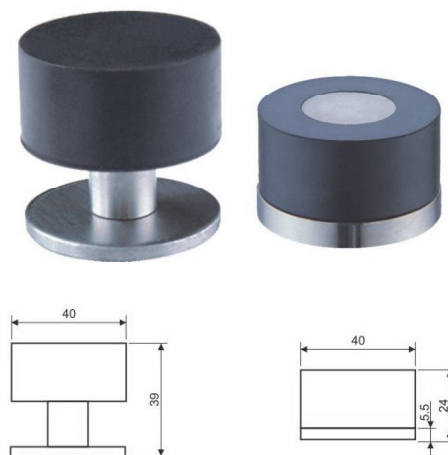

Door Stoppers

Door Stopper/ REF:: 500001

Reference	Specification	Material
500001A	Dia. 44 x 40mm	Stainless
500001B	Dia. 44 x 48mm	Steel

Door Stopper/ REF:: DS01

Reference	Specification	Material
DS01	46 x 34mm	Zinc Alloy

ACCESSORIES

Door Stopper/ REF:: 500003

Reference	Specification	Material
500003	Dia. 45 x 43mm	Brass

Door Stopper/ REF:: 500004

Reference	Specification	Material
500004	Dia. 45 x 55mm	Brass

Door Stoppers

Door Stopper/ REF:: DH005

Reference	Specification	Material
DH005	Dia. 29 x 40mm	Stainless Steel

Door Stopper/ REF:: 500006

Reference	Specification	Material
500006	Dia. 29 x 40mm	Stainless Steel

Door Stopper/ REF:: 500007

Reference	Specification	Material
500007/1	Dia. 29 x 40mm	Stainless Steel
500007/2	Dia. 29 x 50mm	Steel

Door Stopper/ REF:: 500008

Reference	Specification	Material
500008/1	Dia. 40 x 39mm	Stainless Steel
500008/2	Dia. 40 x 24mm	Steel

ACCESSORIES