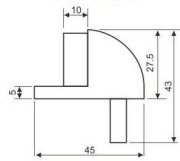

Door Stoppers

Door Stopper/ REF:: 500001

Reference	Specification	Material
500001A	Dia. 44 x 40mm	Stainless
500001B	Dia. 44 x 48mm	Steel

Door Stopper/ REF:: DS01

Reference	Specification	Material
DS01	46 x 34mm	Zinc Alloy

ACCESSORIES

Door Stopper/ REF:: 500003

Reference	Specification	Material
500003	Dia. 45 x 43mm	Brass

Door Stopper/ REF:: 500004

Reference	Specification	Material
500004	Dia. 45 x 55mm	Brass

Door Stoppers

Door Stopper/ REF:: DH005

Reference	Specification	Material
DH005	Dia. 29 x 40mm	Stainless Steel

Door Stopper/ REF:: 500006

Reference	Specification	Material
500006	Dia. 29 x 40mm	Stainless Steel

Door Stopper/ REF:: 500007

Reference	Specification	Material
500007/1	Dia. 29 x 40mm	Stainless Steel
500007/2	Dia. 29 x 50mm	Steel

Door Stopper/ REF:: 500008

Reference	Specification	Material
500008/1	Dia. 40 x 39mm	Stainless Steel
500008/2	Dia. 40 x 24mm	Steel

ACCESSORIES