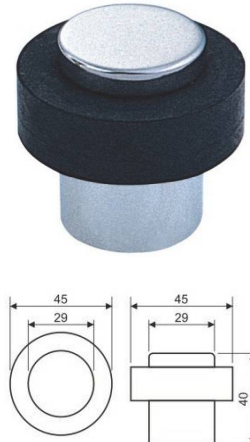

Door Stoppers

Door Stopper/ REF:: 500001

Reference	Specification	Material
500001A	Dia. 44 x 40mm	Stainless
500001B	Dia. 44 x 48mm	Steel

Door Stopper/ REF:: DS01

Reference	Specification	Material
DS01	46 x 34mm	Zinc Alloy

ACCESSORIES

Door Stopper/ REF:: 500003

Reference	Specification	Material
500003	Dia. 45 x 43mm	Brass

Door Stopper/ REF:: 500004

Reference	Specification	Material
500004	Dia. 45 x 55mm	Brass

Door Stoppers

Door Stopper/ REF:: DH005

Reference	Specification	Material
DH005	Dia. 29 x 40mm	Stainless Steel

Door Stopper/ REF:: 500006

Reference	Specification	Material
500006	Dia. 29 x 40mm	Stainless Steel

Door Stopper/ REF:: 500007

Reference	Specification	Material
500007/1	Dia. 29 x 40mm	Stainless Steel
500007/2	Dia. 29 x 50mm	Steel

Door Stopper/ REF:: 500008

Reference	Specification	Material
500008/1	Dia. 40 x 39mm	Stainless Steel
500008/2	Dia. 40 x 24mm	Steel

ACCESSORIES