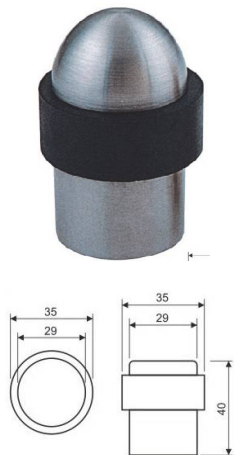

Door Stoppers

Door Stopper/ REF:: 500001

Reference	Specification	Material
500001A	Dia. 44 x 40mm	Stainless
500001B	Dia. 44 x 48mm	Steel

Door Stopper/ REF:: DS01

Reference	Specification	Material
DS01	46 x 34mm	Zinc Alloy

ACCESSORIES

Door Stopper/ REF:: 500003

Reference	Specification	Material
500003	Dia. 45 x 43mm	Brass

Door Stopper/ REF:: 500004

Reference	Specification	Material
500004	Dia. 45 x 55mm	Brass

Door Stoppers

Door Stopper/ REF:: DH005

Reference	Specification	Material
DH005	Dia. 29 x 40mm	Stainless Steel

Door Stopper/ REF:: 500006

Reference	Specification	Material
500006	Dia. 29 x 40mm	Stainless Steel

Door Stopper/ REF:: 500007

Reference	Specification	Material
500007/1	Dia. 29 x 40mm	Stainless Steel
500007/2	Dia. 29 x 50mm	Steel

Door Stopper/ REF:: 500008

Reference	Specification	Material
500008/1	Dia. 40 x 39mm	Stainless Steel
500008/2	Dia. 40 x 24mm	Steel

ACCESSORIES