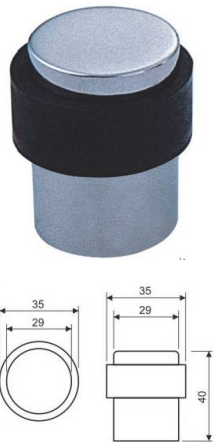

Door Stoppers

Door Stopper/ REF:: 500001

Reference	Specification	Material
500001A	Dia. 44 x 40mm	Stainless
500001B	Dia. 44 x 48mm	Steel

Door Stopper/ REF:: DS01

Reference	Specification	Material
DS01	46 x 34mm	Zinc Alloy

ACCESSORIES

Door Stopper/ REF:: 500003

Reference	Specification	Material
500003	Dia. 45 x 43mm	Brass

Door Stopper/ REF:: 500004

Reference	Specification	Material
500004	Dia. 45 x 55mm	Brass

Door Stoppers

Door Stopper/ REF:: DH005

Reference	Specification	Material
DH005	Dia. 29 x 40mm	Stainless Steel

Door Stopper/ REF:: 500006

Reference	Specification	Material
500006	Dia. 29 x 40mm	Stainless Steel

Door Stopper/ REF:: 500007

Reference	Specification	Material
500007/1	Dia. 29 x 40mm	Stainless Steel
500007/2	Dia. 29 x 50mm	Steel

Door Stopper/ REF:: 500008

Reference	Specification	Material
500008/1	Dia. 40 x 39mm	Stainless Steel
500008/2	Dia. 40 x 24mm	Steel

ACCESSORIES