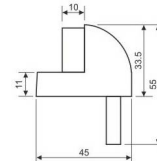

Door Stoppers

Door Stopper/ REF:: 500001

Reference	Specification	Material
500001A	Dia. 44 x 40mm	Stainless
500001B	Dia. 44 x 48mm	Steel

Door Stopper/ REF:: DS01

Reference	Specification	Material
DS01	46 x 34mm	Zinc Alloy

ACCESSORIES

Door Stopper/ REF:: 500003

Reference	Specification	Material
500003	Dia. 45 x 43mm	Brass

Door Stopper/ REF:: 500004

Reference	Specification	Material
500004	Dia. 45 x 55mm	Brass

Door Stoppers

Door Stopper/ REF:: DH005

Reference	Specification	Material
DH005	Dia. 29 x 40mm	Stainless Steel

Door Stopper/ REF:: 500006

Reference	Specification	Material
500006	Dia. 29 x 40mm	Stainless Steel

Door Stopper/ REF:: 500007

Reference	Specification	Material
500007/1	Dia. 29 x 40mm	Stainless Steel
500007/2	Dia. 29 x 50mm	Steel

Door Stopper/ REF:: 500008

Reference	Specification	Material
500008/1	Dia. 40 x 39mm	Stainless Steel
500008/2	Dia. 40 x 24mm	Steel

ACCESSORIES