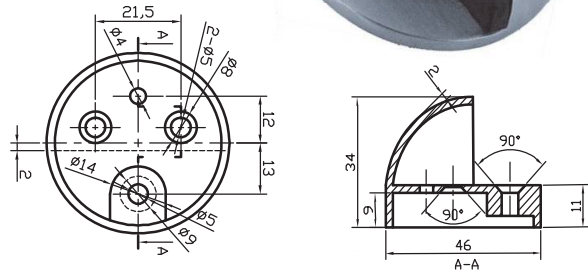

Door Stoppers

Door Stopper/ REF:: 500001

Reference	Specification	Material
500001A	Dia. 44 x 40mm	Stainless
500001B	Dia. 44 x 48mm	Steel

Door Stopper/ REF:: DS01

Reference	Specification	Material
DS01	46 x 34mm	Zinc Alloy

ACCESSORIES

Door Stopper/ REF:: 500003

Reference	Specification	Material
500003	Dia. 45 x 43mm	Brass

Door Stopper/ REF:: 500004

Reference	Specification	Material
500004	Dia. 45 x 55mm	Brass

Door Stoppers

Door Stopper/ REF:: DH005

Reference	Specification	Material
DH005	Dia. 29 x 40mm	Stainless Steel

Door Stopper/ REF:: 500006

Reference	Specification	Material
500006	Dia. 29 x 40mm	Stainless Steel

Door Stopper/ REF:: 500007

Reference	Specification	Material
500007/1	Dia. 29 x 40mm	Stainless Steel
500007/2	Dia. 29 x 50mm	Steel

Door Stopper/ REF:: 500008

Reference	Specification	Material
500008/1	Dia. 40 x 39mm	Stainless Steel
500008/2	Dia. 40 x 24mm	Steel

ACCESSORIES