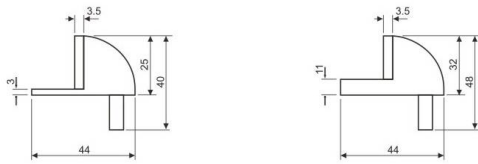

Door Stoppers

Door Stopper/ REF:: 500001

Reference	Specification	Material
500001A	Dia. 44 x 40mm	Stainless
500001B	Dia. 44 x 48mm	Steel

Door Stopper/ REF:: DS01

Reference	Specification	Material
DS01	46 x 34mm	Zinc Alloy

ACCESSORIES

Door Stopper/ REF:: 500003

Reference	Specification	Material
500003	Dia. 45 x 43mm	Brass

Door Stopper/ REF:: 500004

Reference	Specification	Material
500004	Dia. 45 x 55mm	Brass

Door Stoppers

Door Stopper/ REF:: DH005

Reference	Specification	Material
DH005	Dia. 29 x 40mm	Stainless Steel

Door Stopper/ REF:: 500006

Reference	Specification	Material
500006	Dia. 29 x 40mm	Stainless Steel

Door Stopper/ REF:: 500007

Reference	Specification	Material
500007/1	Dia. 29 x 40mm	Stainless Steel
500007/2	Dia. 29 x 50mm	Steel

Door Stopper/ REF:: 500008

Reference	Specification	Material
500008/1	Dia. 40 x 39mm	Stainless Steel
500008/2	Dia. 40 x 24mm	Steel

ACCESSORIES