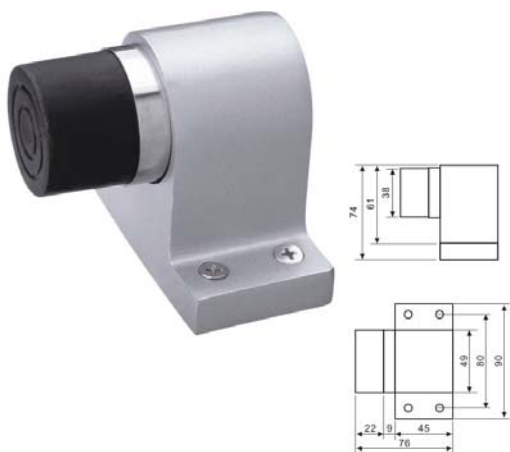

# Foot Operated Door Stopper

Reference	Specification	Remark
51069	Dia.22 x 50mm	

Reference	Specification	Remark
51070	56 x 35mm	

Reference	Specification	Remark
51072	90 x 74mm	

Reference	Specification	Remark
51076	60 x 25mm	

Reference	Specification	Remark
51029/01	140mm	
51029/02	200mm	
51029/03	255mm	

Reference	Specification	Remark
51030/01	4"	
51030/02	6"	