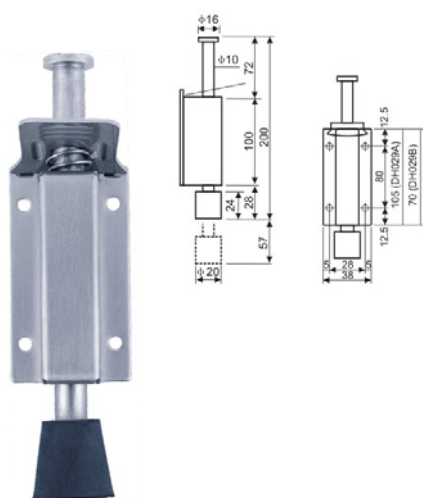

# Foot Operated Door Stopper

Reference	Specification	Remark
51069	Dia.22 x 50mm	

Reference	Specification	Remark
51070	56 x 35mm	

Reference	Specification	Remark
51072	90 x 74mm	

Reference	Specification	Remark
51076	60 x 25mm	

Reference	Specification	Remark
51029/01	140mm	
51029/02	200mm	
51029/03	255mm	

Reference	Specification	Remark
51030/01	4"	
51030/02	6"	