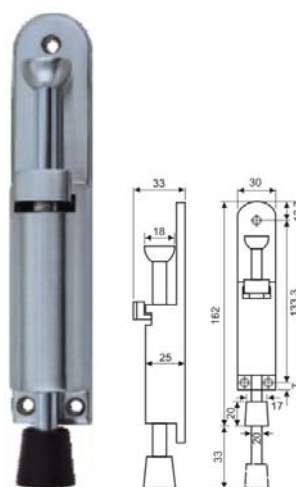

# Foot Operated Door Stopper

Reference	Specification	Remark
51069	Dia.22 x 50mm	

Reference	Specification	Remark
51070	56 x 35mm	

Reference	Specification	Remark
51072	90 x 74mm	

Reference	Specification	Remark
51076	60 x 25mm	

Reference	Specification	Remark
51029/01	140mm	
51029/02	200mm	
51029/03	255mm	

Reference	Specification	Remark
51030/01	4"	
51030/02	6"	