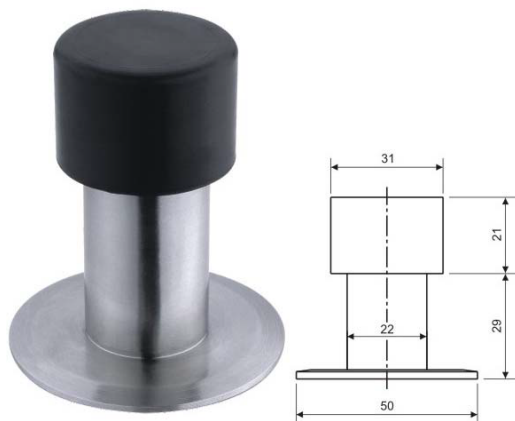

# Foot Operated Door Stopper

Reference	Specification	Remark
51069	Dia.22 x 50mm	

Reference	Specification	Remark
51070	56 x 35mm	

Reference	Specification	Remark
51072	90 x 74mm	

Reference	Specification	Remark
51076	60 x 25mm	

Reference	Specification	Remark
51029/01	140mm	
51029/02	200mm	
51029/03	255mm	

Reference	Specification	Remark
51030/01	4"	
51030/02	6"	