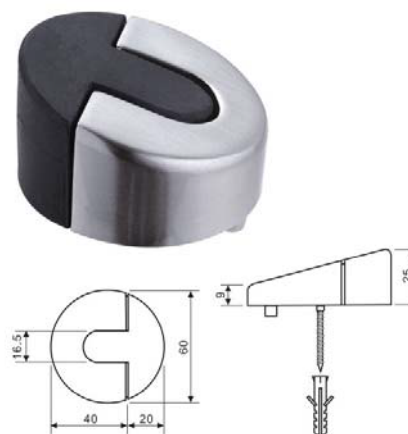

# Foot Operated Door Stopper

Reference	Specification	Remark
51069	Dia.22 x 50mm	

Reference	Specification	Remark
51070	56 x 35mm	

Reference	Specification	Remark
51072	90 x 74mm	

Reference	Specification	Remark
51076	60 x 25mm	

Reference	Specification	Remark
51029/01	140mm	
51029/02	200mm	
51029/03	255mm	

Reference	Specification	Remark
51030/01	4"	
51030/02	6"	