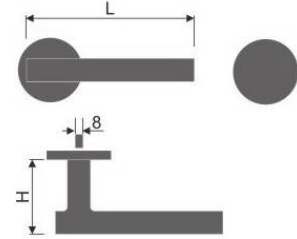

Tube Lever Handle

REF:: 310106

Material:: Stainless Steel

Length	135
Height	60
Diameter	19

Tube Lever Handle

REF:: 310107

Material:: Stainless Steel

Length	135
Height	60
Diameter	19

Tube Lever Handle

REF:: 310108

Material:: Stainless Steel

Length	130	135	140
Height	50	60	60
Diameter	16	19	20

LEVER HANDLES

Tube Lever Handles

Tube Lever Handle

REF:: 310109

Material:: Stainless Steel

Length	130	135	140	145
Height	50	60	60	65
Diameter	16	19	20	22

Tube Lever Handle (Round End)

REF:: 310110

Material:: Stainless Steel

Length	130	135	140	145
Height	50	60	60	65
Diameter	16	19	20	22

LEVER HANDLES

Lever Handles on Roses and Knobs

LEVER HANDLES

Lever Handle on Roses/ REF:: 341000 - 371000

Reference	Specification
::Round Rose	
341000/1-4	Dia. 54 x 9mm - <i>Dual-Force System</i>
342000/1-4	Dia. 53 x 10mm
343000/1-4	Dia. 52 x 8mm
344000/1-4	Dia. 52 x 4mm
::Square Rose	
347000/1-4	53 x 53 x 8mm
348000/1-4	52 x 52 x 10mm - <i>Solid</i>
::Oval Rose	
349000/1	66 x 31 x 11mm
::Window Rose	
371000/0	64 x 31 x 11mm