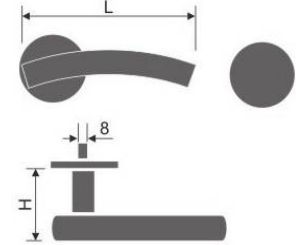

Length	130	135	140	145
Height	50	60	60	65
Diameter	16	19	20	22

Tube Lever Handle

REF:: 310103

Material:: Stainless Steel

Length	130	135	140
Height	50	60	60
Diameter	16	19	20

Tube Lever Handle

REF:: LR004

Material:: Stainless Steel

Length	130	135	140	145
Height	50	60	60	65
Diameter	16	19	20	22

LEVER HANDLES

Tube Lever Handles

Tube Lever Handle

REF:: 310105

Material:: Stainless Steel

Length	130	135	145
Height	50	60	65
Diameter	16	19	22

Tube Lever Handle

REF:: 310106

Material:: Stainless Steel

Length	135
Height	60
Diameter	19

Tube Lever Handle

REF:: 310107

Material:: Stainless Steel

Length	135
Height	60
Diameter	19

LEVER HANDLES

Lever Handles on Roses and Knobs

LEVER HANDLES

Lever Handle on Roses/ REF:: 341000 - 371000

Reference	Specification
::Round Rose	
341000/1-4	Dia. 54 x 9mm - <i>Dual-Force System</i>
342000/1-4	Dia. 53 x 10mm
343000/1-4	Dia. 52 x 8mm
344000/1-4	Dia. 52 x 4mm
::Square Rose	
347000/1-4	53 x 53 x 8mm
348000/1-4	52 x 52 x 10mm - <i>Solid</i>
::Oval Rose	
349000/1	66 x 31 x 11mm
::Window Rose	
371000/0	64 x 31 x 11mm