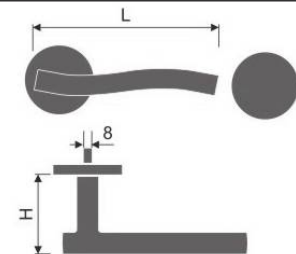

Length	130	135	140	145
Height	50	60	60	65
Diameter	16	19	20	22

Tube Lever Handle

REF:: 310103

Material:: Stainless Steel

Length	130	135	140
Height	50	60	60
Diameter	16	19	20

Tube Lever Handle

REF:: LR004

Material:: Stainless Steel

Length	130	135	140	145
Height	50	60	60	65
Diameter	16	19	20	22

LEVER HANDLES

Tube Lever Handles

Tube Lever Handle

REF:: 310105

Material:: Stainless Steel

Length	130	135	145
Height	50	60	65
Diameter	16	19	22

Tube Lever Handle

REF:: 310106

Material:: Stainless Steel

Length	135
Height	60
Diameter	19

Tube Lever Handle

REF:: 310107

Material:: Stainless Steel

Length	135
Height	60
Diameter	19

Tube Lever Handle

REF:: 310108

Material:: Stainless Steel

Length	130	135	140
Height	50	60	60
Diameter	16	19	20

LEVER HANDLES

Tube Lever Handles

Tube Lever Handle

REF:: 310109