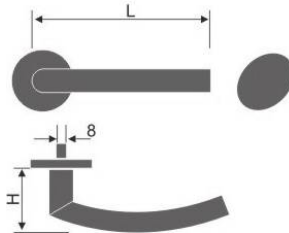

Material:: Stainless Steel

Length	130	135	140	145
Height	50	60	60	65
Diameter	22 x 15	23 x 13		

Tube Lever Handle

REF:: 310122

Material:: Stainless Steel

Length	130	135	140	145
Height	50	60	60	65
Diameter	21 x 15	23 x 13		

Tube Lever Handle

REF:: 310123

Material:: Stainless Steel

Length	130	135	140	145
Height	50	60	60	65
Diameter	16	19	20	22

Tube Lever Handle

REF:: 310124

Material:: Stainless Steel

Length	130	135	140	145
Height	50	60	60	65
Diameter	16	19	20	22

LEVER HANDLES

Lever Handles on Roses and Knobs

LEVER HANDLES

Lever Handle on Roses/ REF:: 341000 - 371000

Reference	Specification
::Round Rose	
341000/1-4	Dia. 54 x 9mm - <i>Dual-Force System</i>
342000/1-4	Dia. 53 x 10mm
343000/1-4	Dia. 52 x 8mm
344000/1-4	Dia. 52 x 4mm
::Square Rose	
347000/1-4	53 x 53 x 8mm
348000/1-4	52 x 52 x 10mm - <i>Solid</i>
::Oval Rose	
349000/1	66 x 31 x 11mm
::Window Rose	
371000/0	64 x 31 x 11mm

::On Round Rose

::On Square Rose

::On Oval Rose

::On Window Rose

Material: Stainless Steel

Lever Handle with Knobs/ REF:: 380000 - 382000

Reference	Specification
380068/1	Dia. 55mm
380004/2	Dia. 50mm
381004/2	Dia. 55mm
382004/2	Dia. 65mm
380006/3	Dia. 50mm
381006/3	Dia. 55mm