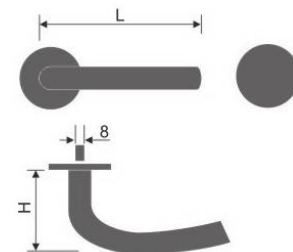

Tube Lever Handles

Tube Lever Handle

REF:: LR001D-19

Material:: Stainless Steel

Length	130	135	140	145
Height	50	60	60	65
Diameter	16	19	20	22

Tube Lever Handle

REF:: 310102

Material:: Stainless Steel

Length	130	135	140	145
Height	50	60	60	65
Diameter	16	19	20	22

Tube Lever Handle

REF:: 310103

Material:: Stainless Steel

Length	130	135	140
Height	50	60	60
Diameter	16	19	20

Tube Lever Handle

REF:: LR004

Material:: Stainless Steel

Length	130	135	140	145
Height	50	60	60	65
Diameter	16	19	20	22

LEVER HANDLES

Tube Lever Handles

Tube Lever Handle

REF:: 310105

Material:: Stainless Steel

Length	130	135	145
Height	50	60	65
Diameter	16	19	22

Tube Lever Handle

REF:: 310106

Material:: Stainless Steel

Length	135
Height	60
Diameter	19

Tube Lever Handle

REF:: 310107

Material:: Stainless Steel

Length	135
Height	60
Diameter	19