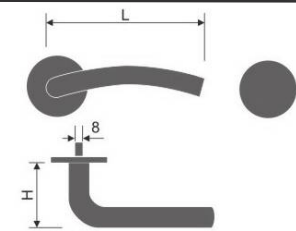

Length	130	135	140	145
Height	50	60	60	65
Diameter	16	19	20	22

Tube Lever Handle

REF:: 310103

Material:: Stainless Steel

Length	130	135	140
Height	50	60	60
Diameter	16	19	20

Tube Lever Handle

REF:: LR004

Material:: Stainless Steel

Length	130	135	140	145
Height	50	60	60	65
Diameter	16	19	20	22

LEVER HANDLES

Tube Lever Handles

Tube Lever Handle

REF:: 310105

Material:: Stainless Steel

Length	130	135	145
Height	50	60	65
Diameter	16	19	22

Tube Lever Handle

REF:: 310106

Material:: Stainless Steel

Length	135
Height	60
Diameter	19

Tube Lever Handle

REF:: 310107

Material:: Stainless Steel

Length	135
Height	60
Diameter	19

Tube Lever Handle

REF:: 310108

Material:: Stainless Steel

Length	130	135	140
Height	50	60	60
Diameter	16	19	20

LEVER HANDLES

Tube Lever Handles

Tube Lever Handle

REF:: 310109