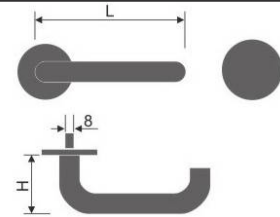

Tube Lever Handles

Tube Lever Handle

REF:: LR001D-19

Material:: Stainless Steel

Length	130	135	140	145
Height	50	60	60	65
Diameter	16	19	20	22

Tube Lever Handle

REF:: 310102

Material:: Stainless Steel

Length	130	135	140	145
Height	50	60	60	65
Diameter	16	19	20	22

Tube Lever Handle

REF:: 310103

Material:: Stainless Steel

Length	130	135	140
Height	50	60	60
Diameter	16	19	20

Tube Lever Handle

REF:: LR004

Material:: Stainless Steel

Length	130	135	140	145
Height	50	60	60	65
Diameter	16	19	20	22

LEVER HANDLES

Tube Lever Handles

Tube Lever Handle

REF:: 310105

Material:: Stainless Steel

Length	130	135	145
Height	50	60	65
Diameter	16	19	22

Tube Lever Handle

REF:: 310106

Material:: Stainless Steel

Length	135
Height	60
Diameter	19

Tube Lever Handle

REF:: 310107

Material:: Stainless Steel

Length	135
Height	60
Diameter	19