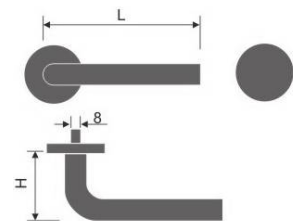

Tube Lever Handles

Tube Lever Handle

REF:: LR001D-19

Material:: Stainless Steel

Length	130	135	140	145
Height	50	60	60	65
Diameter	16	19	20	22

Tube Lever Handle

REF:: 310102

Material:: Stainless Steel

Length	130	135	140	145
Height	50	60	60	65
Diameter	16	19	20	22

Tube Lever Handle

REF:: 310103

Material:: Stainless Steel

Length	130	135	140
Height	50	60	60
Diameter	16	19	20

Tube Lever Handle

REF:: LR004

Material:: Stainless Steel

Length	130	135	140	145
Height	50	60	60	65
Diameter	16	19	20	22

LEVER HANDLES

Tube Lever Handles

Tube Lever Handle

REF:: 310105

Material:: Stainless Steel

Length	130	135	145
Height	50	60	65
Diameter	16	19	22

Tube Lever Handle

REF:: 310106

Material:: Stainless Steel

Length	135
Height	60
Diameter	19

Tube Lever Handle

REF:: 310107

Material:: Stainless Steel

Length	135
Height	60
Diameter	19