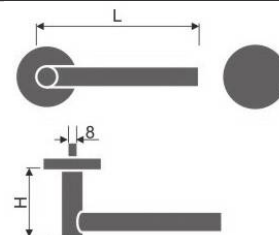

Tube Lever Handle

REF:: 310111

Material:: Stainless Steel

Length	130	135	140	145
Height	50	60	60	65
Diameter	16	19	20	22

Tube Lever Handle (Declined End)

REF:: 310112

Material:: Stainless Steel

Length	130	135	140	145
Height	50	60	60	65
Diameter	16	19	20	22

LEVER HANDLES

Tube Lever Handles

Tube Lever Handle

REF:: 310113

Material:: Stainless Steel

Length	130	135	140	145
Height	50	60	60	65
Diameter	16	19	20	22

Tube Lever Handle

REF:: 310114

Material:: Stainless Steel

Length	130	135	140	145
Height	50	60	60	65
Diameter	16	19	20	22

Tube Lever Handle

REF:: 310115

Material:: Stainless Steel

Length	130	135	140	145
Height	50	60	60	65
Diameter	16	19	20	22

Material:: Stainless Steel

Length	130	135	140	145
Height	50	60	60	65
Diameter	22 x 15	23 x 13		

Tube Lever Handle

REF:: 310122

Material:: Stainless Steel

Length	130	135	140	145
Height	50	60	60	65
Diameter	21 x 15	23 x 13		