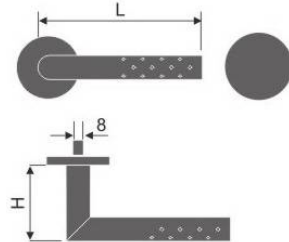

Material:: Stainless Steel

Length	130	135	140	145
Height	50	60	60	65
Diameter	22 x 15	23 x 13		

Tube Lever Handle

REF:: 310122

Material:: Stainless Steel

Length	130	135	140	145
Height	50	60	60	65
Diameter	21 x 15	23 x 13		

Tube Lever Handle

REF:: 310123

Material:: Stainless Steel

Length	130	135	140	145
Height	50	60	60	65
Diameter	16	19	20	22

Tube Lever Handle

REF:: 310124

Material:: Stainless Steel

Length	130	135	140	145
Height	50	60	60	65
Diameter	16	19	20	22

LEVER HANDLES

Lever Handles on Roses and Knobs

LEVER HANDLES

Lever Handle on Roses/ REF:: 341000 - 371000

Reference	Specification
::Round Rose	
341000/1-4	Dia. 54 x 9mm - <i>Dual-Force System</i>
342000/1-4	Dia. 53 x 10mm
343000/1-4	Dia. 52 x 8mm
344000/1-4	Dia. 52 x 4mm
::Square Rose	
347000/1-4	53 x 53 x 8mm
348000/1-4	52 x 52 x 10mm - <i>Solid</i>
::Oval Rose	
349000/1	66 x 31 x 11mm
::Window Rose	
371000/0	64 x 31 x 11mm

::On Round Rose

::On Square Rose

::On Oval Rose

::On Window Rose

Material: Stainless Steel

Lever Handle with Knobs/ REF:: 380000 - 382000

Reference	Specification
380068/1	Dia. 55mm
380004/2	Dia. 50mm
381004/2	Dia. 55mm
382004/2	Dia. 65mm
380006/3	Dia. 50mm
381006/3	Dia. 55mm