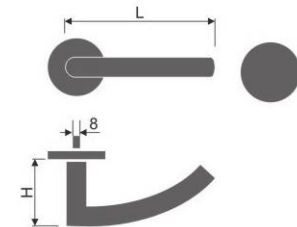

Tube Lever Handle

REF:: 310106

Material:: Stainless Steel

Length	135
Height	60
Diameter	19

Tube Lever Handle

REF:: 310107

Material:: Stainless Steel

Length	135
Height	60
Diameter	19

Tube Lever Handle

REF:: 310108

Material:: Stainless Steel

Length	130	135	140
Height	50	60	60
Diameter	16	19	20

LEVER HANDLES

Tube Lever Handles

Tube Lever Handle

REF:: 310109

Material:: Stainless Steel

Length	130	135	140	145
Height	50	60	60	65
Diameter	16	19	20	22

Tube Lever Handle (Round End)

REF:: 310110

Material:: Stainless Steel

Length	130	135	140	145
Height	50	60	60	65
Diameter	16	19	20	22

Tube Lever Handle

REF:: 310111

Material:: Stainless Steel

Length	130	135	140	145
Height	50	60	60	65
Diameter	16	19	20	22

Tube Lever Handle (Declined End)

REF:: 310112

Material:: Stainless Steel

Length	130	135	140	145
Height	50	60	60	65
Diameter	16	19	20	22