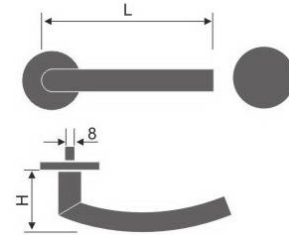

Material:: Stainless Steel

Length	130	135	140	145
Height	50	60	60	65
Diameter	16	19	20	22

Tube Lever Handle

REF:: 310115

Material:: Stainless Steel

Length	130	135	140	145
Height	50	60	60	65
Diameter	16	19	20	22

Tube Lever Handle

REF:: 310116

Material:: Stainless Steel

Length	130	135	140	145
Height	50	60	60	65
Diameter	16	19	20	22

LEVER HANDLES

Tube Lever Handles

Tube Lever Handle

REF:: 310119

Material:: Stainless Steel

Length	130	135	140	145
Height	50	60	60	65
Diameter	22 x 15	23 x 13		

Tube Lever Handle

REF:: 310122

Material:: Stainless Steel

Length	130	135	140	145
Height	50	60	60	65
Diameter	21 x 15	23 x 13		

Tube Lever Handle

REF:: 310123

Material:: Stainless Steel

Length	130	135	140	145
Height	50	60	60	65
Diameter	16	19	20	22

Tube Lever Handle

REF:: 310124

Material:: Stainless Steel

Length	130	135	140	145
Height	50	60	60	65
Diameter	16	19	20	22