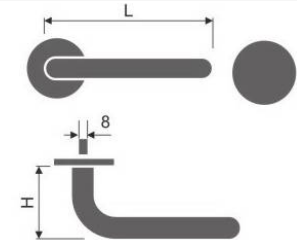

Tube Lever Handle

REF:: 310106

Material:: Stainless Steel

Length	135
Height	60
Diameter	19

Tube Lever Handle

REF:: 310107

Material:: Stainless Steel

Length	135
Height	60
Diameter	19

Tube Lever Handle

REF:: 310108

Material:: Stainless Steel

Length	130	135	140
Height	50	60	60
Diameter	16	19	20

LEVER HANDLES

Tube Lever Handles

Tube Lever Handle

REF:: 310109

Material:: Stainless Steel

Length	130	135	140	145
Height	50	60	60	65
Diameter	16	19	20	22

Tube Lever Handle (Round End)

REF:: 310110

Material:: Stainless Steel

Length	130	135	140	145
Height	50	60	60	65
Diameter	16	19	20	22

Tube Lever Handle

REF:: 310111

Material:: Stainless Steel

Length	130	135	140	145
Height	50	60	60	65
Diameter	16	19	20	22

Tube Lever Handle (Declined End)

REF:: 310112

Material:: Stainless Steel

Length	130	135	140	145
Height	50	60	60	65
Diameter	16	19	20	22