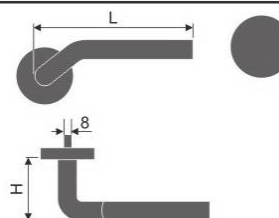

LEVER HANDLES

Tube Lever Handles

Tube Lever Handle

REF:: 310113

Material:: Stainless Steel

Length	130	135	140	145
Height	50	60	60	65
Diameter	16	19	20	22

Tube Lever Handle

REF:: 310114

Material:: Stainless Steel

Length	130	135	140	145
Height	50	60	60	65
Diameter	16	19	20	22

Tube Lever Handle

REF:: 310115

Material:: Stainless Steel

Length	130	135	140	145
Height	50	60	60	65
Diameter	16	19	20	22

Tube Lever Handle

REF:: 310116

Material:: Stainless Steel

Length	130	135	140	145
Height	50	60	60	65
Diameter	16	19	20	22

LEVER HANDLES

Tube Lever Handles

Tube Lever Handle

REF:: 310119

Material:: Stainless Steel

Length	130	135	140	145
Height	50	60	60	65
Diameter	22 x 15	23 x 13		

Tube Lever Handle

REF:: 310122

Material:: Stainless Steel

Length	130	135	140	145
Height	50	60	60	65
Diameter	21 x 15	23 x 13		