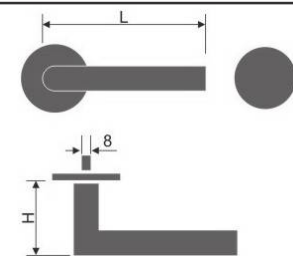

Length	130	135	140	145
Height	50	60	60	65
Diameter	16	19	20	22

Tube Lever Handle

REF:: 310103

Material:: Stainless Steel

Length	130	135	140
Height	50	60	60
Diameter	16	19	20

Tube Lever Handle

REF:: LR004

Material:: Stainless Steel

Length	130	135	140	145
Height	50	60	60	65
Diameter	16	19	20	22

LEVER HANDLES

Tube Lever Handles

Tube Lever Handle

REF:: 310105

Material:: Stainless Steel

Length	130	135	145
Height	50	60	65
Diameter	16	19	22

Tube Lever Handle

REF:: 310106

Material:: Stainless Steel

Length	135
Height	60
Diameter	19

Tube Lever Handle

REF:: 310107

Material:: Stainless Steel

Length	135
Height	60
Diameter	19

LEVER HANDLES

Lever Handles on Roses and Knobs

LEVER HANDLES

Lever Handle on Roses/ REF:: 341000 - 371000

Reference	Specification
::Round Rose	
341000/1-4	Dia. 54 x 9mm - <i>Dual-Force System</i>
342000/1-4	Dia. 53 x 10mm
343000/1-4	Dia. 52 x 8mm
344000/1-4	Dia. 52 x 4mm
::Square Rose	
347000/1-4	53 x 53 x 8mm
348000/1-4	52 x 52 x 10mm - <i>Solid</i>
::Oval Rose	
349000/1	66 x 31 x 11mm
::Window Rose	
371000/0	64 x 31 x 11mm