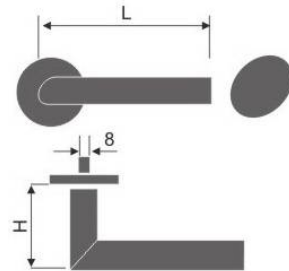

Tube Lever Handle

REF:: 310116

Material:: Stainless Steel

Length	130	135	140	145
Height	50	60	60	65
Diameter	16	19	20	22

LEVER HANDLES

Tube Lever Handles

Tube Lever Handle

REF:: 310119

Material:: Stainless Steel

Length	130	135	140	145
Height	50	60	60	65
Diameter	22 x 15	23 x 13		

Tube Lever Handle

REF:: 310122

Material:: Stainless Steel

Length	130	135	140	145
Height	50	60	60	65
Diameter	21 x 15	23 x 13		

Tube Lever Handle

REF:: 310123

Material:: Stainless Steel

Length	130	135	140	145
Height	50	60	60	65
Diameter	16	19	20	22

Tube Lever Handle

REF:: 310124

Material:: Stainless Steel

Length	130	135	140	145
Height	50	60	60	65
Diameter	16	19	20	22

LEVER HANDLES

Lever Handles on Roses and Knobs

LEVER HANDLES

Lever Handle on Roses/ REF:: 341000 - 371000

Reference	Specification
::Round Rose	
341000/1-4	Dia. 54 x 9mm - <i>Dual-Force System</i>
342000/1-4	Dia. 53 x 10mm
343000/1-4	Dia. 52 x 8mm
344000/1-4	Dia. 52 x 4mm
::Square Rose	
347000/1-4	53 x 53 x 8mm
348000/1-4	52 x 52 x 10mm - <i>Solid</i>
::Oval Rose	
349000/1	66 x 31 x 11mm
::Window Rose	
371000/0	64 x 31 x 11mm