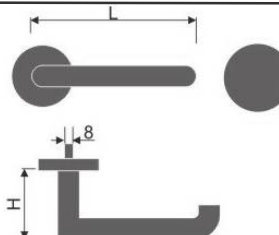

Tube Lever Handle

REF:: 310111

Material:: Stainless Steel

Length	130	135	140	145
Height	50	60	60	65
Diameter	16	19	20	22

Tube Lever Handle (Declined End)

REF:: 310112

Material:: Stainless Steel

Length	130	135	140	145
Height	50	60	60	65
Diameter	16	19	20	22

LEVER HANDLES

Tube Lever Handles

Tube Lever Handle

REF:: 310113

Material:: Stainless Steel

Length	130	135	140	145
Height	50	60	60	65
Diameter	16	19	20	22

Tube Lever Handle

REF:: 310114

Material:: Stainless Steel

Length	130	135	140	145
Height	50	60	60	65
Diameter	16	19	20	22

Tube Lever Handle

REF:: 310115

Material:: Stainless Steel

Length	130	135	140	145
Height	50	60	60	65
Diameter	16	19	20	22

Material:: Stainless Steel

Length	130	135	140	145
Height	50	60	60	65
Diameter	22 x 15	23 x 13		

Tube Lever Handle

REF:: 310122

Material:: Stainless Steel

Length	130	135	140	145
Height	50	60	60	65
Diameter	21 x 15	23 x 13		