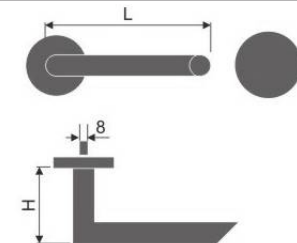

Material:: Stainless Steel

Length	130	135	140	145
Height	50	60	60	65
Diameter	16	19	20	22

Tube Lever Handle (Round End)

REF:: 310110

Material:: Stainless Steel

Length	130	135	140	145
Height	50	60	60	65
Diameter	16	19	20	22

Tube Lever Handle

REF:: 310111

Material:: Stainless Steel

Length	130	135	140	145
Height	50	60	60	65
Diameter	16	19	20	22

Tube Lever Handle (Declined End)

REF:: 310112

Material:: Stainless Steel

Length	130	135	140	145
Height	50	60	60	65
Diameter	16	19	20	22

LEVER HANDLES

Tube Lever Handles

Tube Lever Handle

REF:: 310113

Material:: Stainless Steel

Length	130	135	140	145
Height	50	60	60	65
Diameter	16	19	20	22

Tube Lever Handle

REF:: 310114

Material:: Stainless Steel

Length	130	135	140	145
Height	50	60	60	65
Diameter	16	19	20	22

Tube Lever Handle

REF:: 310115

Material:: Stainless Steel

Length	130	135	140	145
Height	50	60	60	65
Diameter	16	19	20	22