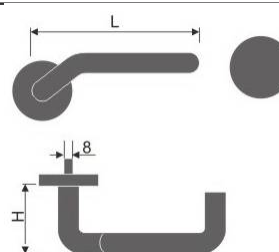

LEVER HANDLES

Tube Lever Handles

Tube Lever Handle

REF:: 310113

Material:: Stainless Steel

Length	130	135	140	145
Height	50	60	60	65
Diameter	16	19	20	22

Tube Lever Handle

REF:: 310114

Material:: Stainless Steel

Length	130	135	140	145
Height	50	60	60	65
Diameter	16	19	20	22

Tube Lever Handle

REF:: 310115

Material:: Stainless Steel

Length	130	135	140	145
Height	50	60	60	65
Diameter	16	19	20	22

Tube Lever Handle

REF:: 310116

Material:: Stainless Steel

Length	130	135	140	145
Height	50	60	60	65
Diameter	16	19	20	22

LEVER HANDLES

Tube Lever Handles

Tube Lever Handle

REF:: 310119

Material:: Stainless Steel

Length	130	135	140	145
Height	50	60	60	65
Diameter	22 x 15	23 x 13		

Tube Lever Handle

REF:: 310122

Material:: Stainless Steel

Length	130	135	140	145
Height	50	60	60	65
Diameter	21 x 15	23 x 13		