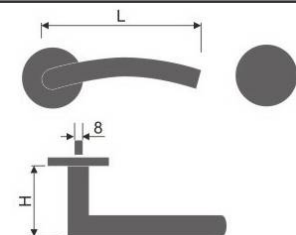

Length	130	135	140	145
Height	50	60	60	65
Diameter	16	19	20	22

Tube Lever Handle

REF:: 310103

Material:: Stainless Steel

Length	130	135	140
Height	50	60	60
Diameter	16	19	20

Tube Lever Handle

REF:: LR004

Material:: Stainless Steel

Length	130	135	140	145
Height	50	60	60	65
Diameter	16	19	20	22

LEVER HANDLES

Tube Lever Handles

Tube Lever Handle

REF:: 310105

Material:: Stainless Steel

Length	130	135	145
Height	50	60	65
Diameter	16	19	22

Tube Lever Handle

REF:: 310106

Material:: Stainless Steel

Length	135
Height	60
Diameter	19

Tube Lever Handle

REF:: 310107

Material:: Stainless Steel

Length	135
Height	60
Diameter	19

Tube Lever Handle

REF:: 310108

Material:: Stainless Steel

Length	130	135	140
Height	50	60	60
Diameter	16	19	20

LEVER HANDLES

Tube Lever Handles

Tube Lever Handle

REF:: 310109