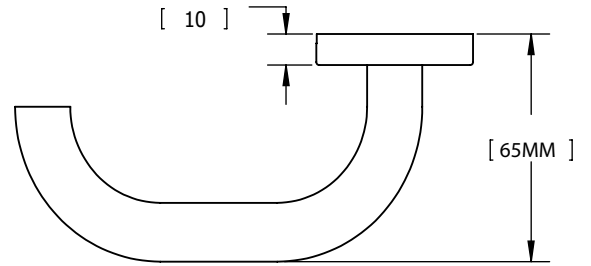

LR001D - 19mm-Hollow Lever Handle

ITEM NO.	PART NUMBER	QTY.
1	FEMALE SCREWS	4
2	PE33	2
3	MALE SCREWS	4
4	ESCUTCHEON HOUSING	2
5	#7 x 22mm FPHWS	8
6	8MM SQUARE SPINDLE	1
7	ROSE	2
8	GRUB SCREW	2
9	LR01D LEFT HAND LEVER	1
10	LR01D RIGHT HAND LEVER	1