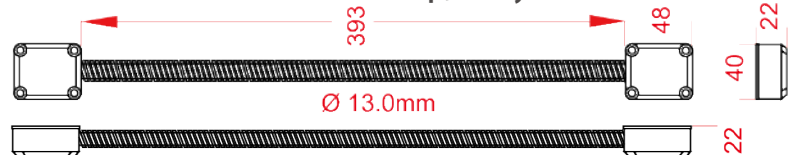

DOOR LOOP - CONCEALED - DL260 / SDL260

DL260

- DL260 / SDL260 - 290L*25W*12D IA.Cable mm

▼ ORDERING INFORMATION

EXAMPLE :

- DL260 : Concealed door loop
- SDL260 : S / S concealed door loop

▼ SPECIFICATION

- DL260 : Steel loop CP, steel housing
- SDL260 : S / S loop CP, S/S housing

▼ FEATURE

- The door loops are wire extension protector when you install on doorframe to the door. it gives attractive and neat result for the wiring

▼ INSTALLATION

DOOR LOOPS - Surface Mounted DL045 SERIES

DL045

SS-95

- SS-95 : S / S loop, ABS ends

- DL045 : Steel loop Zinc-Plated, Alloy ends
- SSTDL045 : S / S loop, Alloy ends

▼ ORDERING INFORMATION

EXAMPLE :

- DL045 : Door Loop with boxed ends
- SSTDL045 : S / S Door Loop with boxed ends
- SS-95 : Door Loop with ABS ends

▼ SPECIFICATION

- Dimension : The cables can be cutted into different length according as requirement

▼ FEATURE

- The door loops are wire extension protector when you install on doorframe to the door. it gives attractive and neat result for the wiring