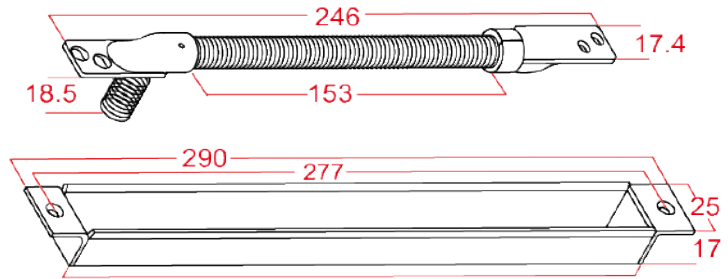

DOOR LOOP - CONCEALED - DL260 / SDL260

DL260

- DL260 / SDL260 - 290L*25W*12D IA.Cable mm

▼ ORDERING INFORMATION

EXAMPLE :

- DL260 : Concealed door loop
- SDL260 : S / S concealed door loop

▼ SPECIFICATION

- DL260 : Steel loop CP, steel housing
- SDL260 : S / S loop CP, S/S housing

▼ FEATURE

- The door loops are wire extension protector when you install on doorframe to the door. it gives attractive and neat result for the wiring

▼ INSTALLATION

DOOR LOOPS - Surface Mounted DL045 SERIES

▼ SPECIFICATION

- Dimension : The cables can be cutted into different length according as requirement

▼ FEATURE

- The door loops are wire extension protector when you install on doorframe to the door. it gives attractive and neat result for the wiring