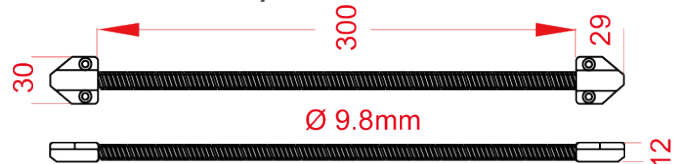

DOOR LOOP - CONCEALED - DL260 / SDL260

DL260

- DL260 / SDL260 - 290L*25W*12D IA.Cable mm

▼ ORDERING INFORMATION

EXAMPLE :

- DL260 : Concealed door loop
- SDL260 : S / S concealed door loop

▼ SPECIFICATION

- DL260 : Steel loop CP, steel housing
- SDL260 : S / S loop CP, S/S housing

▼ FEATURE

- The door loops are wire extension protector when you install on doorframe to the door. it gives attractive and neat result for the wiring

▼ INSTALLATION

DOOR LOOPS - Surface Mounted DL045 SERIES

DL045

SS-95

- SS-95 : S / S loop, ABS ends

- DL045 : Steel loop Zinc-Plated, Alloy ends
- SSTDL045 : S / S loop, Alloy ends

▼ ORDERING INFORMATION

EXAMPLE :

- DL045 : Door Loop with boxed ends
- SSTDL045 : S / S Door Loop with boxed ends
- SS-95 : Door Loop with ABS ends

▼ SPECIFICATION

- Dimension : The cables can be cutted into different length according as requirement

▼ FEATURE

- The door loops are wire extension protector when you install on doorframe to the door. it gives attractive and neat result for the wiring