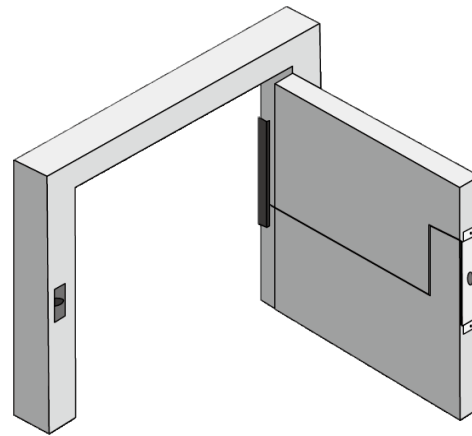

DOOR LOOP - CONCEALED - DL260 / SDL260

DL260

- DL260 / SDL260 - 290L*25W*12D IA.Cable mm

▼ ORDERING INFORMATION

EXAMPLE :

- DL260 : Concealed door loop
- SDL260 : S / S concealed door loop

▼ SPECIFICATION

- DL260 : Steel loop CP, steel housing
- SDL260 : S / S loop CP, S/S housing

▼ FEATURE

- The door loops are wire extension protector when you install on doorframe to the door. it gives attractive and neat result for the wiring

▼ INSTALLATION

DOOR LOOPS - Surface Mounted DL045 SERIES

DL045

SS-95

- SS-95 : S / S loop, ABS ends

- DL045 : Steel loop Zinc-Plated, Alloy ends
- SSTDL045 : S / S loop, Alloy ends

▼ ORDERING INFORMATION

EXAMPLE :

- DL045 : Door Loop with boxed ends
- SSTDL045 : S / S Door Loop with boxed ends
- SS-95 : Door Loop with ABS ends

▼ SPECIFICATION

- Dimension : The cables can be cutted into different length according as requirement

▼ FEATURE

- The door loops are wire extension protector when you install on doorframe to the door. it gives attractive and neat result for the wiring