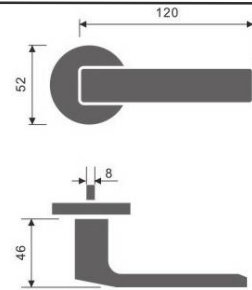

LEVER HANDLES

Casting Lever Handle

REF:: 300041

Material:: Stainless Steel

- Also Available in Hollow Version

Casting Lever Handle

REF:: 300042

Material:: Stainless Steel