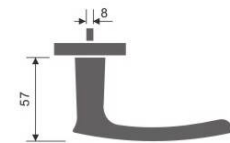

Casting Lever Handle

REF:: 300046

Material:: Stainless Steel

- Also Available in Hollow Version