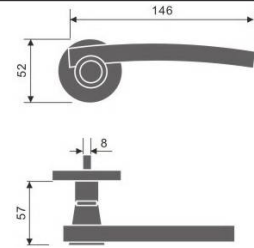

LEVER HANDLES

Casting Lever Handles

Casting Lever Handle

REF:: 300027

Material:: Stainless Steel

Casting Lever Handle

REF:: 300028

Material:: Stainless Steel