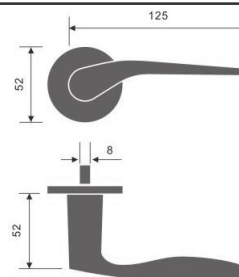

Casting Lever Handles

LEVER HANDLES

Casting Lever Handle

REF:: 300001

Material:: Stainless Steel

Casting Lever Handle

REF:: 300002

Material:: Stainless Steel