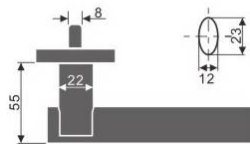

Casting Lever Handle

REF:: 300147

Material:: Stainless Steel

- Also Available in Hollow Version