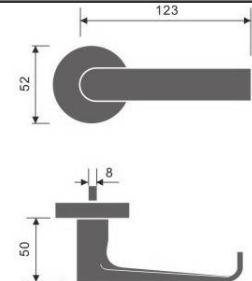

Casting Lever Handles

LEVER HANDLES

Casting Lever Handle

REF:: 300041

Material:: Stainless Steel

- Also Available in Hollow Version

Casting Lever Handle

REF:: 300042

Material:: Stainless Steel

Casting Lever Handle

REF:: 300043

Material:: Stainless Steel

Casting Lever Handle

REF:: 300044

Material:: Stainless Steel