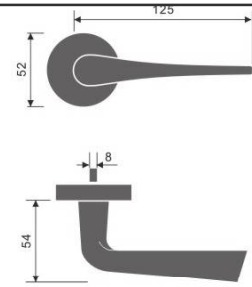

LEVER HANDLES

Casting Lever Handle

REF:: 300041

Material:: Stainless Steel

- Also Available in Hollow Version

Casting Lever Handle

REF:: 300042

Material:: Stainless Steel