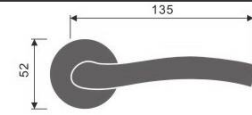

Casting Lever Handle

REF:: 300037

Material:: Stainless Steel