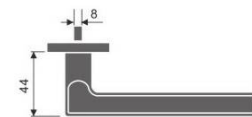

REF:: 300045

Material:: Stainless Steel

Casting Lever Handle

REF:: 300046

Material:: Stainless Steel

- Also Available in Hollow Version

Casting Lever Handle

REF:: 300050