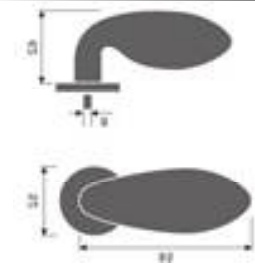

LEVER HANDLES

Casting Lever Handle

REF:: 300052

Material:: Stainless Steel

Casting Lever Handle

REF:: 300053

Material:: Stainless Steel

- Also Available in Hollow Version