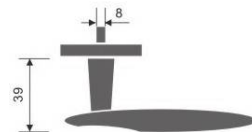

Casting Lever Handle

REF:: 300039

Material:: Stainless Steel

- Also Available in Hollow Version