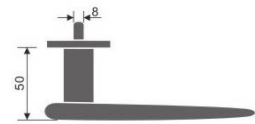

Casting Lever Handle

REF:: 300166

Material:: Stainless Steel