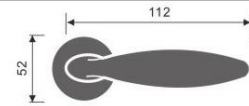

Casting Lever Handle

REF:: 300068

Material:: Stainless Steel

- Also Available in Hollow Version

Casting Lever Handle

Ref:: 300079

Material:: Stainless Steel

- Also Available in Hollow Version