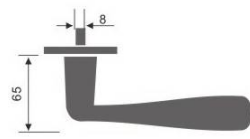

Casting Lever Handle

REF:: 300125

Material:: Stainless Steel