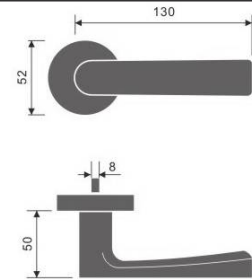

Casting Lever Handle

REF:: 300044

Material:: Stainless Steel