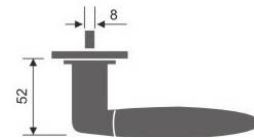

Casting Lever Handle

REF:: 300138

Material:: Stainless Steel