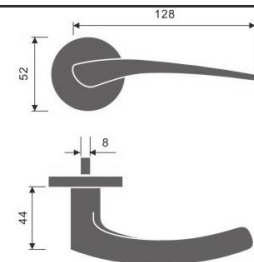

Casting Lever Handle

REF:: 300020

Material:: Stainless Steel