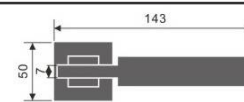

Casting Lever Handles

Casting Lever Handle

REF:: 300148

Material:: Stainless Steel

- Also Available in Hollow Version

Length	130	135	140
Height	50	60	60
Diameter	16	19	20

Casting Lever Handle

REF:: 300149

Material:: Stainless Steel

- Also Available in Hollow Version

Casting Lever Handle

REF:: 300150

Material:: Stainless Steel

Casting Lever Handle

REF:: 300151

Material:: Stainless Steel

LEVER HANDLES