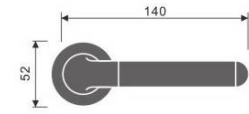

Casting Lever Handle

REF:: 300064

Material:: Stainless Steel

- Also Available in Hollow Version