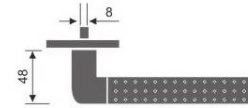

Casting Lever Handle

REF:: 300133

Material:: Stainless Steel

- Also Available in Hollow Version