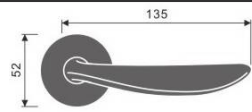

Casting Lever Handle

REF:: 300035

Material:: Stainless Steel

Casting Lever Handle

REF:: 300037

Material:: Stainless Steel

Casting Lever Handle

REF:: 300038