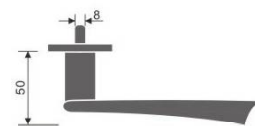

Casting Lever Handles

Casting Lever Handle

REF:: 300152

Material:: Stainless Steel

Casting Lever Handle

REF:: 300157

Material:: Stainless Steel

Casting Lever Handle

REF:: 300166

Material:: Stainless Steel

LEVER HANDLES