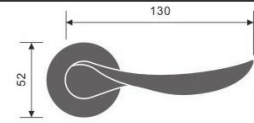

Casting Lever Handle

REF:: 300008

Material:: Stainless Steel