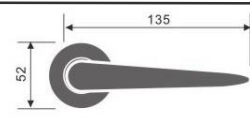

Casting Lever Handle

REF:: 300124

Material:: Stainless Steel