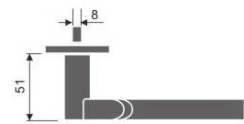

Casting Lever Handle

REF:: 300062

Material:: Stainless Steel

- Also Available in Hollow Version

Casting Lever Handle

REF:: 300064

Material:: Stainless Steel

- Also Available in Hollow Version