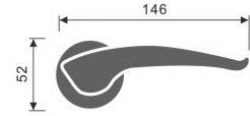

Casting Lever Handle

REF:: 300120

Material:: Stainless Steel