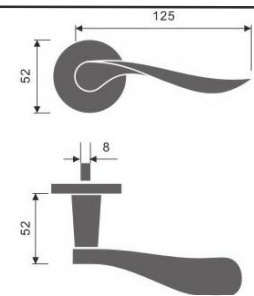

Casting Lever Handle

REF:: 300019

Material:: Stainless Steel