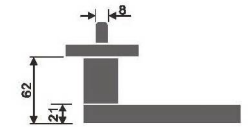

Casting Lever Handle

REF:: 300146

Material:: Stainless Steel

- Also Available in Hollow Version