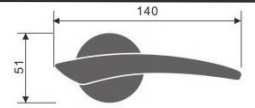

Casting Lever Handle

REF:: 300166

Material:: Stainless Steel