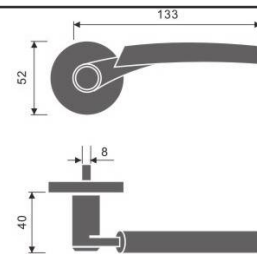

LEVER HANDLES