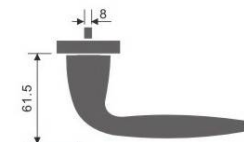

Casting Lever Handle

REF:: 300068

Material:: Stainless Steel

- Also Available in Hollow Version

Casting Lever Handle

Ref:: 300079

Material:: Stainless Steel

- Also Available in Hollow Version