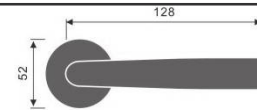

Casting Lever Handle

REF:: 300051

Material:: Stainless Steel

- Also Available in Hollow Version