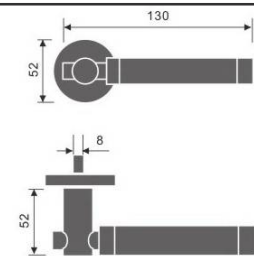

Casting Lever Handle

REF:: 300034

Material:: Stainless Steel