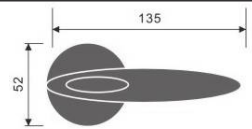

Casting Lever Handle

REF:: 300039

Material:: Stainless Steel

- Also Available in Hollow Version