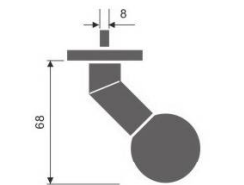

Casting Lever Handle

REF:: 300068

Material:: Stainless Steel

- Also Available in Hollow Version

Casting Lever Handle

Ref:: 300079

Material:: Stainless Steel

- Also Available in Hollow Version