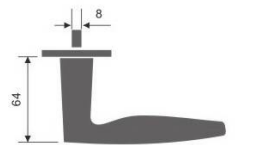

Casting Lever Handles

Casting Lever Handle

REF:: 300006

Material:: Stainless Steel

Casting Lever Handle

REF:: 300008

Material:: Stainless Steel

Casting Lever Handle