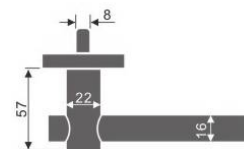

Casting Lever Handles

Casting Lever Handle

REF:: 300148

Material:: Stainless Steel

- Also Available in Hollow Version

Length	130	135	140
Height	50	60	60
Diameter	16	19	20

Casting Lever Handle

REF:: 300149