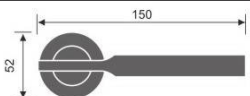

Casting Lever Handles

LEVER HANDLES

Casting Lever Handle

REF:: 300114

Material:: Stainless Steel

Casting Lever Handle

REF:: 300120

Material:: Stainless Steel

Casting Lever Handle

REF:: 300124

Material:: Stainless Steel

Casting Lever Handle

REF:: 300125

Material:: Stainless Steel