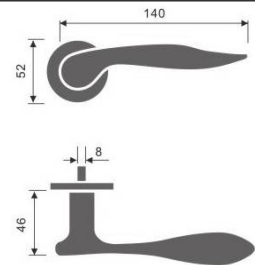

Casting Lever Handle

REF:: 300060

Material:: Stainless Steel

- Also Available in Hollow Version