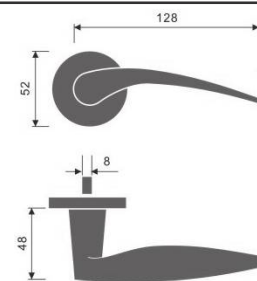

Casting Lever Handle
REF:: 300024
Material:: Stainless Steel