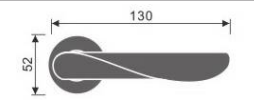

REF:: 300136

Material:: Stainless Steel

- Also Available in Hollow Version

Casting Lever Handle

REF:: 300138

Material:: Stainless Steel

LEVER HANDLES

Casting Lever Handles