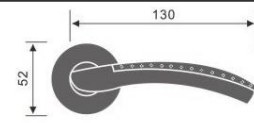

Casting Lever Handle

REF:: 300133

Material:: Stainless Steel

- Also Available in Hollow Version