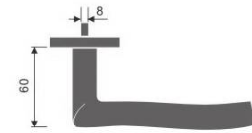

Casting Lever Handle

REF:: 300037

Material:: Stainless Steel