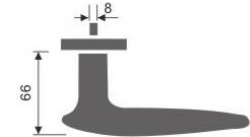

LEVER HANDLES

Casting Lever Handles

LEVER HANDLES

Casting Lever Handle

REF:: 300114

Material:: Stainless Steel

Casting Lever Handle

REF:: 300120