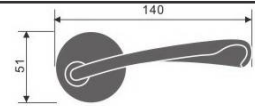

Casting Lever Handles

Casting Lever Handle

REF:: 300152

Material:: Stainless Steel

Casting Lever Handle

REF:: 300157

Material:: Stainless Steel

Casting Lever Handle

REF:: 300166

Material:: Stainless Steel

LEVER HANDLES