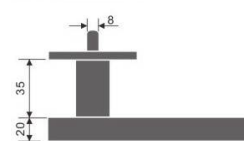

Casting Lever Handle

REF:: 300151

Material:: Stainless Steel