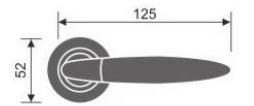

Casting Lever Handle

REF:: 300138

Material:: Stainless Steel