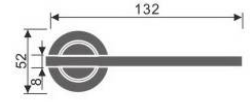

Casting Lever Handle

REF:: 300144

Material:: Stainless Steel

- Also Available in Hollow Version