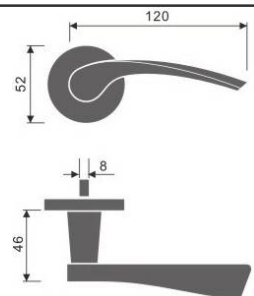

Material:: Stainless Steel

Casting Lever Handle

REF:: 300019

Material:: Stainless Steel

Casting Lever Handle

REF:: 300020

Material:: Stainless Steel

Casting Lever Handles