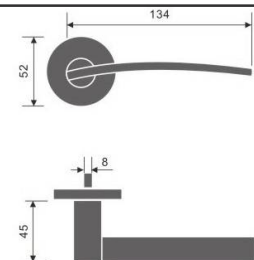

Casting Lever Handle

REF:: 300030

Material:: Stainless Steel

- Also Available in Hollow Version

Casting Lever Handle

REF:: 300034

Material:: Stainless Steel

Casting Lever Handles