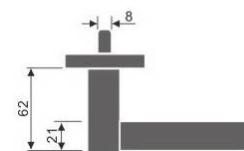

Casting Lever Handle

REF:: 300150

Material:: Stainless Steel