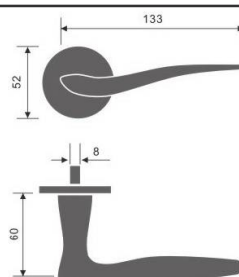

Casting Lever Handle

Ref:: 300004

Material:: Stainless Steel

- Also Available in Hollow Version