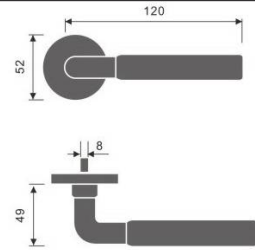

Casting Lever Handle

REF:: 300053

Material:: Stainless Steel

- Also Available in Hollow Version