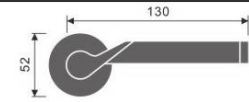

Casting Lever Handle

REF:: 300062

Material:: Stainless Steel

- Also Available in Hollow Version

Casting Lever Handle

REF:: 300064

Material:: Stainless Steel

- Also Available in Hollow Version