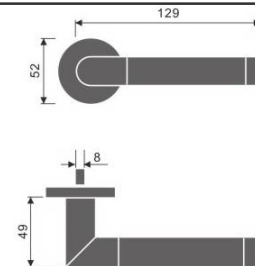

Casting Lever Handles

LEVER HANDLES

Casting Lever Handle

REF:: 300052

Material:: Stainless Steel

Casting Lever Handle

REF:: 300053

Material:: Stainless Steel

- Also Available in Hollow Version

Casting Lever Handle

REF:: 300054

Material:: Stainless Steel

Casting Lever Handle

REF:: 300060

Material:: Stainless Steel

- Also Available in Hollow Version