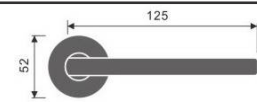

REF:: 300045

Material:: Stainless Steel

Casting Lever Handle

REF:: 300046

Material:: Stainless Steel

- Also Available in Hollow Version

Casting Lever Handle

REF:: 300050