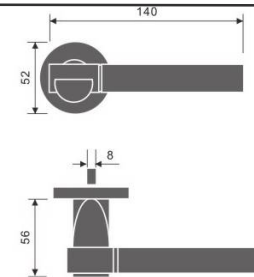

LEVER HANDLES

Casting Lever Handles

Casting Lever Handle

REF:: 300027

Material:: Stainless Steel

Casting Lever Handle

REF:: 300028

Material:: Stainless Steel