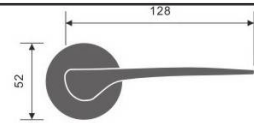

Casting Lever Handle

REF:: 300012

Material:: Stainless Steel

- Also Available in Hollow Version