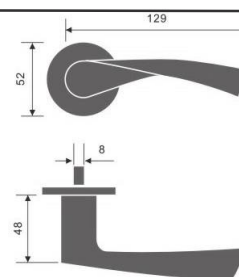

Casting Lever Handle

REF:: 300003

Material:: Stainless Steel