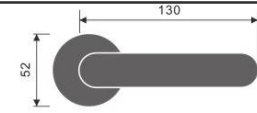

Casting Lever Handle

REF:: 300046

Material:: Stainless Steel

- Also Available in Hollow Version