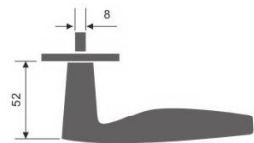

Casting Lever Handle

REF:: 300012

Material:: Stainless Steel

- Also Available in Hollow Version