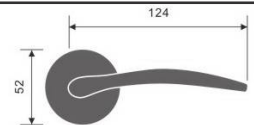

Casting Lever Handle

REF:: 300011

Material:: Stainless Steel

- Also Available in Hollow Version