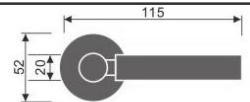

Casting Lever Handles

Casting Lever Handle

REF:: 300148

Material:: Stainless Steel

- Also Available in Hollow Version

Length	130	135	140
Height	50	60	60
Diameter	16	19	20

Casting Lever Handle

REF:: 300149