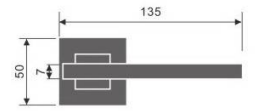

Casting Lever Handle

REF:: 300157

Material:: Stainless Steel