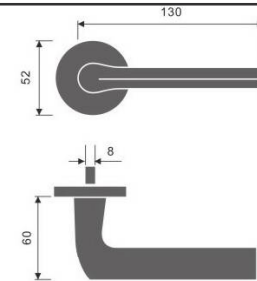

Casting Lever Handle
REF:: 300025
Material:: Stainless Steel