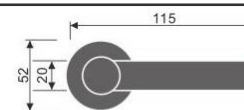

Casting Lever Handle

REF:: 300150

Material:: Stainless Steel