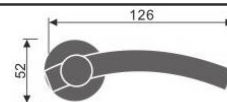

Casting Lever Handles

Casting Lever Handle

REF:: 300148

Material:: Stainless Steel

- Also Available in Hollow Version

Length	130	135	140
Height	50	60	60
Diameter	16	19	20

Casting Lever Handle

REF:: 300149