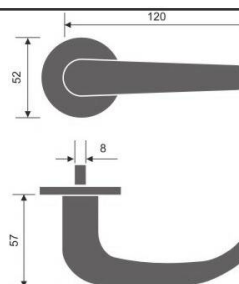

- Also Available in Hollow Version

Casting Lever Handle

REF:: 300003

Material:: Stainless Steel

Casting Lever Handle

Ref:: 300004

Material:: Stainless Steel

- Also Available in Hollow Version