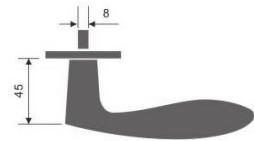

Casting Lever Handle

REF:: 300008

Material:: Stainless Steel