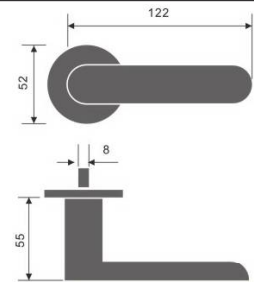

Casting Lever Handles

LEVER HANDLES

Casting Lever Handle

REF:: 300013

Material:: Stainless Steel

- Also Available in Hollow Version

Casting Lever Handle

REF:: LRSA06