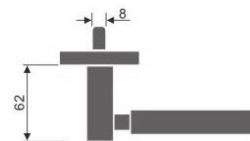

Casting Lever Handles

Casting Lever Handle

REF:: 300148

Material:: Stainless Steel

- Also Available in Hollow Version

Length	130	135	140
Height	50	60	60
Diameter	16	19	20

Casting Lever Handle

REF:: 300149