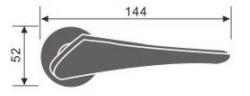

Casting Lever Handle

REF:: 300125

Material:: Stainless Steel