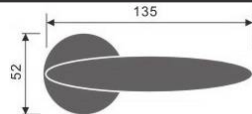

Material:: Stainless Steel

- Also Available in Hollow Version

Casting Lever Handle

REF:: 300039

Material:: Stainless Steel

- Also Available in Hollow Version

LEVER HANDLES

Casting Lever Handles