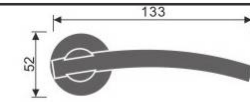

Casting Lever Handle

REF:: 300147

Material:: Stainless Steel

- Also Available in Hollow Version