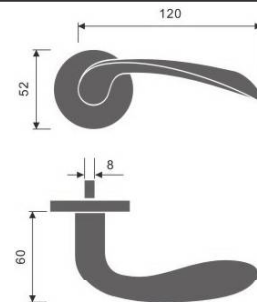

Casting Lever Handle
REF:: 300023
Material:: Stainless Steel