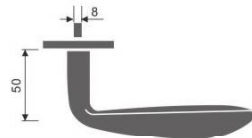

Casting Lever Handle

REF:: 300035

Material:: Stainless Steel

Casting Lever Handle

REF:: 300037

Material:: Stainless Steel

Casting Lever Handle

REF:: 300038