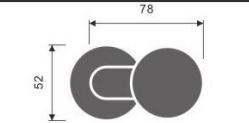

Casting Lever Handle

REF:: 300068

Material:: Stainless Steel

- Also Available in Hollow Version

Casting Lever Handle

Ref:: 300079

Material:: Stainless Steel

- Also Available in Hollow Version