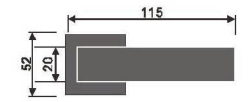

Casting Lever Handle

REF:: 300146

Material:: Stainless Steel

- Also Available in Hollow Version