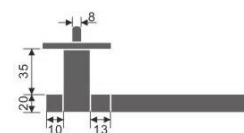

Casting Lever Handles

Casting Lever Handle

REF:: 300148

Material:: Stainless Steel

- Also Available in Hollow Version

Length	130	135	140
Height	50	60	60
Diameter	16	19	20

Casting Lever Handle

REF:: 300149

Material:: Stainless Steel

- Also Available in Hollow Version

Casting Lever Handle

REF:: 300150

Material:: Stainless Steel

Casting Lever Handle

REF:: 300151

Material:: Stainless Steel

LEVER HANDLES