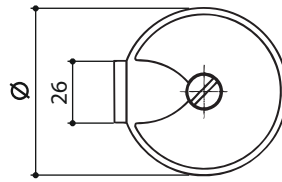

TZ Series Floor Door Stopper

TZ 01, TZ 02

TZ 01 - Tortoise Door Stopper

Ø 6 4.5mm

TZ 02 - Tortoise Door Stopper

Ø 85mm

Finish: SSS

Material: Stainless Steel

Grade: 304 Grade

TZ 12, TZ 13, TZ 14

TZ 12, L 60 mm Finish: SSS

TZ 13, L 90 mm

TZ 14, L 120 mm

Finish: SSS

Material: Stainless Steel

Grade: 304 Grade