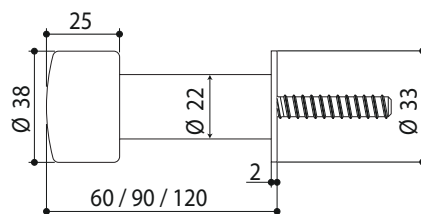

TZ Series Floor Door Stopper

TZ 01, TZ 02

TZ 01 - Tortoise Door Stopper

Ø 6 4.5mm

TZ 02 - Tortoise Door Stopper

Ø 85mm

Finish: SSS

Material: Stainless Steel

Grade: 304 Grade

TZ 12, TZ 13, TZ 14

TZ 12, L 60 mm Finish: SSS

TZ 13, L 90 mm

TZ 14, L 120 mm

Finish: SSS

Material: Stainless Steel

Grade: 304 Grade