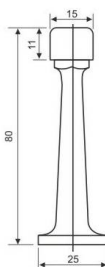

- Door Stoppers

Door Stopper/ REF:: 500010

Reference	Specification	Material
500010	Dia. 40 x 32mm	Zinc Alloy

Door Stopper/ REF:: 500011

Reference	Specification	Material
500011	Dia. 57 x 27mm	Stainless Steel

ACCESSORIES

Door Stopper/ REF:: 500012

Reference	Specification	Material
500012	Dia. 25 x 80mm	Zinc Alloy

Door Stopper/ REF:: DSW02

Reference	Specification	Material
DSW02	Dia. 45 x 96mm	Stainless Steel

Door Stoppers

Door Stopper/ REF:: DSW01

Reference	Specification	Material
DSW01	Dia. 50 x 82mm	Stainless Steel

Door Stopper/ REF:: 500023

Reference	Specification	Material
500023	Dia. 46 x 96mm	Stainless Steel

Door Stopper/ REF:: WDS03

Reference	Specification	Material
WDS03	63 x 96mm	Stainless Steel

Door Stopper/ REF:: 500025

Reference	Specification	Material
500025	Dia. 25 x 30mm	Stainless Steel

ACCESSORIES