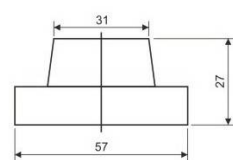

- Door Stoppers

Door Stopper/ REF:: 500010

Reference	Specification	Material
500010	Dia. 40 x 32mm	Zinc Alloy

Door Stopper/ REF:: 500011

Reference	Specification	Material
500011	Dia. 57 x 27mm	Stainless Steel

Door Stopper/ REF:: DSW01

Reference	Specification	Material
DSW01	Dia. 50 x 82mm	Stainless Steel

Door Stopper/ REF:: 500023

Reference	Specification	Material
500023	Dia. 46 x 96mm	Stainless Steel

Door Stopper/ REF:: WDS03

Reference	Specification	Material
WDS03	63 x 96mm	Stainless Steel

Door Stopper/ REF:: 500025

Reference	Specification	Material
500025	Dia. 25 x 30mm	Stainless Steel

ACCESSORIES