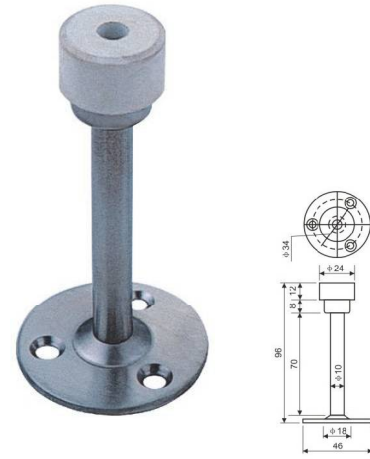

- Door Stoppers

Door Stopper/ REF:: 500010

Reference	Specification	Material
500010	Dia. 40 x 32mm	Zinc Alloy

Door Stopper/ REF:: 500011

Reference	Specification	Material
500011	Dia. 57 x 27mm	Stainless Steel

ACCESSORIES

Door Stopper/ REF:: 500012

Reference	Specification	Material
500012	Dia. 25 x 80mm	Zinc Alloy

Door Stopper/ REF:: DSW02

Reference	Specification	Material
DSW02	Dia. 45 x 96mm	Stainless Steel

Door Stoppers

Door Stopper/ REF:: DSW01

Reference	Specification	Material
DSW01	Dia. 50 x 82mm	Stainless Steel

Door Stopper/ REF:: 500023

Reference	Specification	Material
500023	Dia. 46 x 96mm	Stainless Steel

Door Stopper/ REF:: WDS03

Reference	Specification	Material
WDS03	63 x 96mm	Stainless Steel

Door Stopper/ REF:: 500025

Reference	Specification	Material
500025	Dia. 25 x 30mm	Stainless Steel

ACCESSORIES