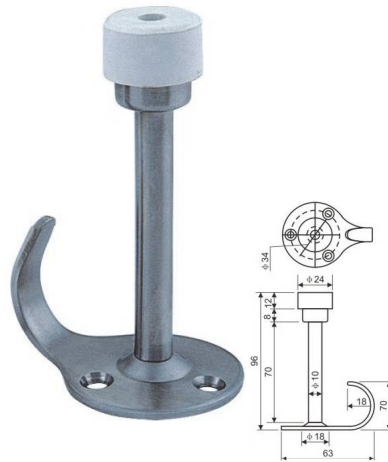

- Door Stoppers

Door Stopper/ REF:: 500010

Reference	Specification	Material
500010	Dia. 40 x 32mm	Zinc Alloy

Door Stopper/ REF:: 500011

Reference	Specification	Material
500011	Dia. 57 x 27mm	Stainless Steel

ACCESSORIES

Door Stopper/ REF:: 500012

Reference	Specification	Material
500012	Dia. 25 x 80mm	Zinc Alloy

Door Stopper/ REF:: DSW02

Reference	Specification	Material
DSW02	Dia. 45 x 96mm	Stainless Steel

Door Stoppers

Door Stopper/ REF:: DSW01

Reference	Specification	Material
DSW01	Dia. 50 x 82mm	Stainless Steel

Door Stopper/ REF:: 500023

Reference	Specification	Material
500023	Dia. 46 x 96mm	Stainless Steel

Door Stopper/ REF:: WDS03

Reference	Specification	Material
WDS03	63 x 96mm	Stainless Steel

Door Stopper/ REF:: 500025

Reference	Specification	Material
500025	Dia. 25 x 30mm	Stainless Steel

ACCESSORIES