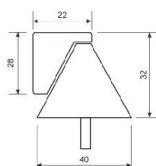

- Door Stoppers

Door Stopper/ REF:: 500010

Reference	Specification	Material
500010	Dia. 40 x 32mm	Zinc Alloy

Door Stopper/ REF:: 500011

Reference	Specification	Material
500011	Dia. 57 x 27mm	Stainless Steel

ACCESSORIES

Door Stopper/ REF:: 500012

Reference	Specification	Material
500012	Dia. 25 x 80mm	Zinc Alloy

Door Stopper/ REF:: DSW02

Reference	Specification	Material
DSW02	Dia. 45 x 96mm	Stainless Steel

Door Stoppers

Door Stopper/ REF:: DSW01

Reference	Specification	Material
DSW01	Dia. 50 x 82mm	Stainless Steel

Door Stopper/ REF:: 500023

Reference	Specification	Material
500023	Dia. 46 x 96mm	Stainless Steel

Door Stopper/ REF:: WDS03

Reference	Specification	Material
WDS03	63 x 96mm	Stainless Steel

Door Stopper/ REF:: 500025

Reference	Specification	Material
500025	Dia. 25 x 30mm	Stainless Steel

ACCESSORIES