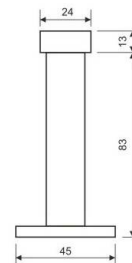

- Door Stoppers

Door Stopper/ REF:: 500010

Reference	Specification	Material
500010	Dia. 40 x 32mm	Zinc Alloy

Door Stopper/ REF:: 500011

Reference	Specification	Material
500011	Dia. 57 x 27mm	Stainless Steel

ACCESSORIES

Door Stopper/ REF:: 500012

Reference	Specification	Material
500012	Dia. 25 x 80mm	Zinc Alloy

Door Stopper/ REF:: DSW02

Reference	Specification	Material
DSW02	Dia. 45 x 96mm	Stainless Steel

Door Stoppers

Door Stopper/ REF:: DSW01

Reference	Specification	Material
DSW01	Dia. 50 x 82mm	Stainless Steel

Door Stopper/ REF:: 500023

Reference	Specification	Material
500023	Dia. 46 x 96mm	Stainless Steel

Door Stopper/ REF:: WDS03

Reference	Specification	Material
WDS03	63 x 96mm	Stainless Steel

Door Stopper/ REF:: 500025

Reference	Specification	Material
500025	Dia. 25 x 30mm	Stainless Steel

ACCESSORIES