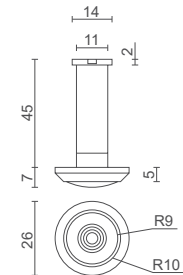

model no / **DG040**

Concealed Fix Security Door Chain

Finishes: CP: Chrome Plate
PB: Polished Brass

model no / **DG010**

Surface Mounted Door Chain

Finishes: CP: Chrome Plate
SNP: Satin Nickel Plate
SCP: Satin Chrome Plate
PB: Polished Brass

model no / **DG012**

Door Guard

Finishes: CP: Chrome Plate
SCP: Satin Chrome Plate
PB: Polished Brass

model no / **DVG200**

Door Viewer

Viewing angle: 180 degrees
Maximum Door Thickness: 60 mm
Finishes: CP: Chrome Plate
SCP: Satin Chrome Plate
PB: Polished Brass

model no / **DVG200C**

Door Viewer with Viewer Cover

Viewing angle: 200 degrees
Maximum Door Thickness: 55 mm
Finishes: SNP: Satin Nickel Plate
PB: Polished Brass
CP: Chrome Plate