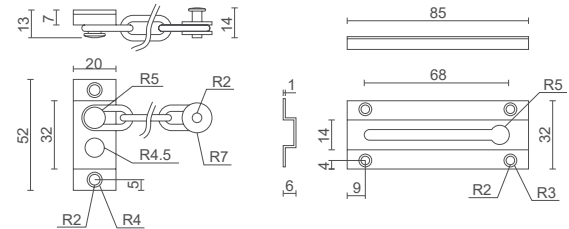

model no / **DG040**

Concealed Fix Security Door Chain

Finishes: CP: Chrome Plate
PB: Polished Brass

model no / **DG010**

Surface Mounted Door Chain

Finishes: CP: Chrome Plate
SNP: Satin Nickel Plate
SCP: Satin Chrome Plate
PB: Polished Brass

model no / **DG012**

Door Guard

Finishes: CP: Chrome Plate
SCP: Satin Chrome Plate
PB: Polished Brass

model no / **DVG200**

Door Viewer

Viewing angle: 180 degrees
Maximum Door Thickness: 60 mm
Finishes: CP: Chrome Plate
SCP: Satin Chrome Plate
PB: Polished Brass

model no / **DVG200C**

Door Viewer with Viewer Cover

Viewing angle: 200 degrees
Maximum Door Thickness: 55 mm
Finishes: SNP: Satin Nickel Plate
PB: Polished Brass
CP: Chrome Plate