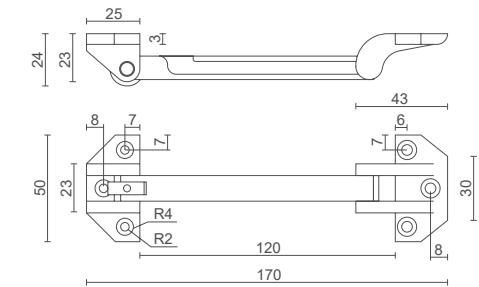

model no / **DG040**

Concealed Fix Security Door Chain

Finishes: CP: Chrome Plate
PB: Polished Brass

model no / **DG010**

Surface Mounted Door Chain

Finishes: CP: Chrome Plate
SNP: Satin Nickel Plate
SCP: Satin Chrome Plate
PB: Polished Brass

model no / **DG012**

Door Guard

Finishes: CP: Chrome Plate
SCP: Satin Chrome Plate
PB: Polished Brass

model no / **DVG200**

Door Viewer

Viewing angle: 180 degrees
Maximum Door Thickness: 60 mm
Finishes: CP: Chrome Plate
SCP: Satin Chrome Plate
PB: Polished Brass

model no / **DVG200C**

Door Viewer with Viewer Cover

Viewing angle: 200 degrees
Maximum Door Thickness: 55 mm
Finishes: SNP: Satin Nickel Plate
PB: Polished Brass
CP: Chrome Plate