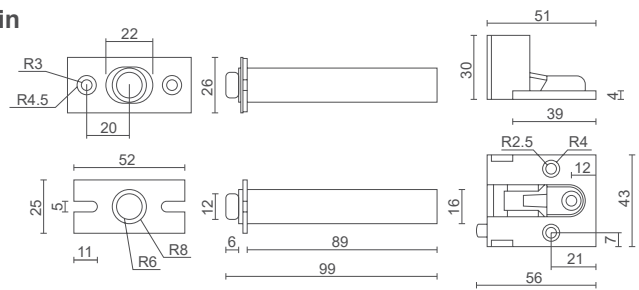

model no / **DG040**

Concealed Fix Security Door Chain

Finishes: CP: Chrome Plate
PB: Polished Brass

model no / **DG010**

Surface Mounted Door Chain

Finishes: CP: Chrome Plate
SNP: Satin Nickel Plate
SCP: Satin Chrome Plate
PB: Polished Brass

model no / **DG012**

Door Guard

Finishes: CP: Chrome Plate
SCP: Satin Chrome Plate
PB: Polished Brass

model no / **DVG200**

Door Viewer

Viewing angle: 180 degrees
Maximum Door Thickness: 60 mm
Finishes: CP: Chrome Plate
SCP: Satin Chrome Plate
PB: Polished Brass

model no / **DVG200C**

Door Viewer with Viewer Cover

Viewing angle: 200 degrees
Maximum Door Thickness: 55 mm
Finishes: SNP: Satin Nickel Plate
PB: Polished Brass
CP: Chrome Plate